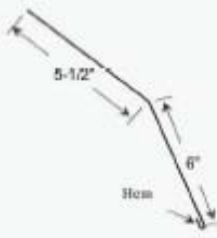

12. Hip Flashing