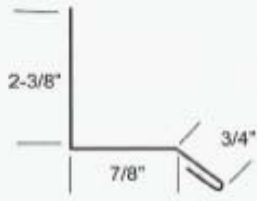

1. J Channel

2. Zee Trim

3. Rat Guard

4. 1-1/2" Base Trim

5. F & J Trim

6. Drip Edge

7. Shingle Style Drip Edge

8. Sidewall Flashing

(A = 1-1/2", 3-1/2", 5-1/2", or 7-1/4")