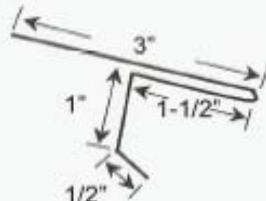

1. J Channel

2. Zee Trim

3. Rat Guard

4. 1-1/2" Base Trim

5. F & J Trim

6. Drip Edge

7. Shingle Style Drip Edge

8. Sidewall Flashing

9. Gable Trim

10. Door Opening

11. Endwall Flashing

12. Hip Flashing

13. Fascia Eave Trim

14. Ridge Cap

15. Outside Corner

16. Inside Corner

(A = 1-1/2", 3-1/2", 5-1/2", or 7-1/4")