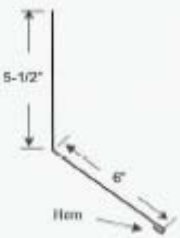

1. J Channel

2. Zee Trim

3. Rat Guard

4. 1-1/2" Base Trim

5. F & J Trim

6. Drip Edge

7. Shingle Style Drip Edge

8. Sidewall Flashing

9. Gable Trim

10. Door Opening

11. Endwall Flashing

12. Hip Flashing

13. Fascia Eave Trim

14. Ridge Cap

15. Outside Corner

16. Inside Corner

(A = 1-1/2", 3-1/2", 5-1/2", or 7-1/4")