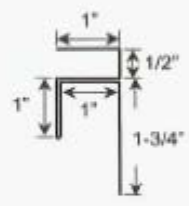

1. J Channel

2. Zee Trim

3. Rat Guard

4. 1-1/2" Base Trim

5. F & J Trim

6. Drip Edge

7. Shingle Style Drip Edge

8. Sidewall Flashing

(A = 1-1/2", 3-1/2", 5-1/2", or 7-1/4")