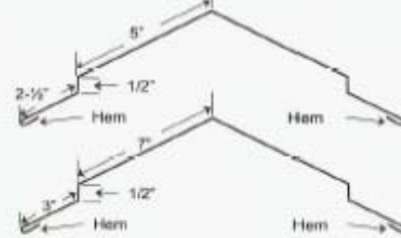

1. J Channel

2. Zee Trim

3. Rat Guard

4. 1-1/2" Base Trim

5. F & J Trim

6. Drip Edge

7. Shingle Style Drip Edge

8. Sidewall Flashing

9. Gable Trim

10. Door Opening

11. Endwall Flashing

12. Hip Flashing

13. Fascia Eave Trim

14. Ridge Cap

15. Outside Corner

16. Inside Corner

17. National Track Cover

17. Cannonball Double Track Cover

17. Cannonball Track Cover

18. Overhead Door Trim

19. One Piece Soffit

20. W Valley Trim

21. 4", 6", & 8" Fascia Trim

22. Angle Trim

(A = 1-1/2", 3-1/2", 5-1/2", or 7-1/4")