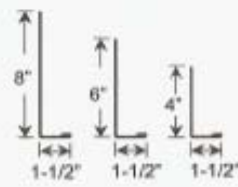

17. National Track Cover

17. Cannonball Double Track Cover

17. Cannonball Track Cover

18. Overhead Door Trim

19. One Piece Soffit

20. W Valley Trim

21. 4", 6", & 8" Fascia Trim

22. Angle Trim

(A = 1-1/2", 3-1/2", 5-1/2", or 7-1/4")