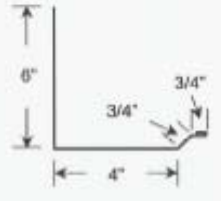

10. Door Opening