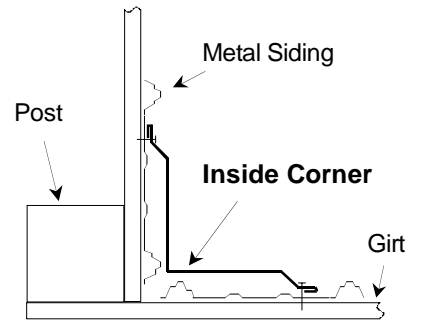

5 Ridge Cap, 20" Wide  
Length: 10'4"

⑥ End Wall Flashing  
Length: 10'4"

⑦ Outside Corner  
Length: 10'4", 12'4", 14', and 16'

⑧ Inside Corner  
Length: 10'4", 12'4", 14' and 16'

9 Overhead Door Trim  
Length: 10'4" and 12'4"

10 Drip Edge  
Length: 10'

11 Shingle Style Drip Edge  
Length: 10'4"

12 Door Opening Trim  
Length: 10'4"

13 Rat Guard  
Length: 10'

14 Zee Trim  
Length: 10'

15 J Channel  
Length: 10'

16 1-1/2" Base Trim  
Length: 10'4"