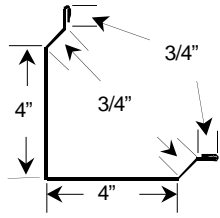

① One Piece Soffit  
Length: 10'4"

② Fascia Eave Trim  
Length: 10'4"

③ Gable Trim (Same as Outside Corner)  
Length: 10'4", 12'4", 14', and 16'

④ Sidewall Flashing  
Length: 10'4"

5 Ridge Cap, 14" Wide  
Length: 10'4"

5 Ridge Cap, 20" Wide  
Length: 10'4"

⑥ End Wall Flashing  
Length: 10'4"

⑦ Outside Corner  
Length: 10'4", 12'4", 14', and 16'

⑧ Inside Corner  
Length: 10'4", 12'4", 14' and 16'

9 Overhead Door Trim  
Length: 10'4" and 12'4"

10 Drip Edge  
Length: 10'

11 Shingle Style Drip Edge  
Length: 10'4"

12 Door Opening Trim  
Length: 10'4"

13 Rat Guard  
Length: 10'

14 Zee Trim  
Length: 10'

15 J Channel  
Length: 10'

16 1-1/2" Base Trim  
Length: 10'4"

### Cannonball Track Cover

Length: 10'4"

19

Cannonball Double  
Track Cover  
Length: 10'4"