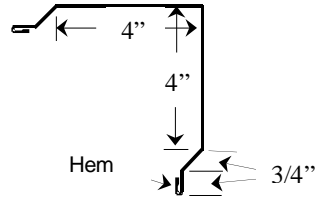

## Ultra 2000 Trim Installation Guide

- |   |   |
|---|---|
| <p>1. <u>One Piece Soffit and Fascia</u></p> <p>2. <u>Fascia Eave Trim</u></p> <p>3. <u>Gable Trim</u></p> <p>4. <u>Sidewall Flashing</u></p> <p>5. <u>Ridge Cap - 14" and 20" Wide</u><br/><u>W - Valley</u></p> <p>6. <u>End Wall Flashing</u></p> <p>7. <u>Outside Corner</u></p> <p>8. <u>Inside Corner</u></p> <p>9. <u>Overhead Door Trim</u></p> <p>10. <u>Drip Edge</u></p> | <p>11. <u>Shingle Style Drip Edge</u></p> <p>12. <u>Door Opening Trim</u></p> <p>13. <u>Rat Guard</u></p> <p>14. <u>Zee Trim</u></p> <p>15. <u>J Channel</u></p> <p>16. <u>1-1/2" Base Trim</u></p> <p>17. <u>F &amp; J Trim</u></p> <p>18. <u>4", 6", or 8" Fascia</u></p> <p>19. <u>Square Track Cover</u></p> <p>20. <u>Cannonball Track Cover</u></p> <p>21. <u>Cannonball Double Track Cover</u></p> |
|---|---|

① One Piece Soffit  
Length: 10'4"

② Fascia Eave Trim  
Length: 10'4"

③ Gable Trim (Same as Outside Corner)  
Length: 10'4", 12'4", 14', and 16'

④ Sidewall Flashing  
Length: 10'4"

5 Ridge Cap, 14" Wide  
Length: 10'4"

5 Ridge Cap, 20" Wide  
Length: 10'4"

⑥ End Wall Flashing  
Length: 10'4"

⑦ Outside Corner  
Length: 10'4", 12'4", 14', and 16'

⑧ Inside Corner  
Length: 10'4", 12'4", 14' and 16'

9 Overhead Door Trim  
Length: 10'4" and 12'4"

### Cannonball Track Cover

Length: 10'4"

19

Cannonball Double  
Track Cover  
Length: 10'4"