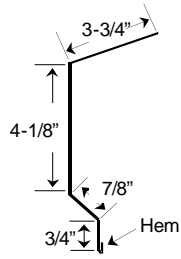

① One Piece Soffit  
Length: 10'4"

② Fascia Eave Trim  
Length: 10'4"

③ Gable Trim (Same as Outside Corner)  
Length: 10'4", 12'4", 14', and 16'

④ Sidewall Flashing  
Length: 10'4"

5 Ridge Cap, 14" Wide  
Length: 10'4"

5 Ridge Cap, 20" Wide  
Length: 10'4"

⑥ End Wall Flashing  
Length: 10'4"

⑦ Outside Corner  
Length: 10'4", 12'4", 14', and 16'

⑧ Inside Corner  
Length: 10'4", 12'4", 14' and 16'

9 Overhead Door Trim  
Length: 10'4" and 12'4"

17 F & J Trim  
Length: 10'4"

18 4", 6", or 8" Fascia  
Length: 10'4"

19

### Cannonball Track Cover

Length: 10'4"

19

Cannonball Double  
Track Cover  
Length: 10'4"