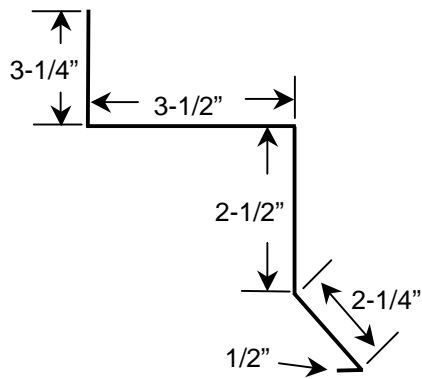

5 Ridge Cap, 20" Wide  
Length: 10'4"

⑥ End Wall Flashing  
Length: 10'4"

⑦ Outside Corner  
Length: 10'4", 12'4", 14', and 16'

⑧ Inside Corner  
Length: 10'4", 12'4", 14' and 16'

9 Overhead Door Trim  
Length: 10'4" and 12'4"

10 Drip Edge  
Length: 10'

11 Shingle Style Drip Edge  
Length: 10'4"

12 Door Opening Trim  
Length: 10'4"

13 Rat Guard  
Length: 10'

14 Zee Trim  
Length: 10'

15 J Channel  
Length: 10'

16 1-1/2" Base Trim  
Length: 10'4"

17 F & J Trim  
Length: 10'4"

18 4", 6", or 8" Fascia  
Length: 10'4"

19

### Cannonball Track Cover

Length: 10'4"

19

Cannonball Double  
Track Cover  
Length: 10'4"