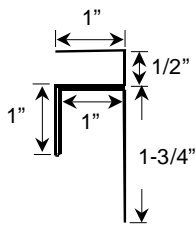

5 Ridge Cap, 20" Wide  
Length: 10'4"

⑥ End Wall Flashing  
Length: 10'4"

⑦ Outside Corner  
Length: 10'4", 12'4", 14', and 16'

⑧ Inside Corner  
Length: 10'4", 12'4", 14' and 16'

9 Overhead Door Trim  
Length: 10'4" and 12'4"

10 Drip Edge  
Length: 10'

11 Shingle Style Drip Edge  
Length: 10'4"

12 Door Opening Trim  
Length: 10'4"

13 Rat Guard  
Length: 10'

14 Zee Trim  
Length: 10'

15 J Channel  
Length: 10'

16 1-1/2" Base Trim  
Length: 10'4"

17 F & J Trim  
Length: 10'4"

18 4", 6", or 8" Fascia  
Length: 10'4"

19

### Cannonball Track Cover

Length: 10'4"

19

Cannonball Double  
Track Cover  
Length: 10'4"