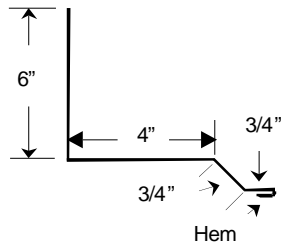

① One Piece Soffit  
Length: 10'4"

② Fascia Eave Trim  
Length: 10'4"

③ Gable Trim (Same as Outside Corner)  
Length: 10'4", 12'4", 14', and 16'

④ Sidewall Flashing  
Length: 10'4"

5 Ridge Cap, 14" Wide  
Length: 10'4"

5 Ridge Cap, 20" Wide  
Length: 10'4"

⑥ End Wall Flashing  
Length: 10'4"

⑦ Outside Corner  
Length: 10'4", 12'4", 14', and 16'

⑧ Inside Corner  
Length: 10'4", 12'4", 14' and 16'

9 Overhead Door Trim  
Length: 10'4" and 12'4"

10 Drip Edge  
Length: 10'

11 Shingle Style Drip Edge  
Length: 10'4"

12 Door Opening Trim  
Length: 10'4"

13 Rat Guard  
Length: 10'

14 Zee Trim  
Length: 10'

15 J Channel  
Length: 10'

16 1-1/2" Base Trim  
Length: 10'4"

### Cannonball Track Cover

Length: 10'4"

19

Cannonball Double  
Track Cover  
Length: 10'4"