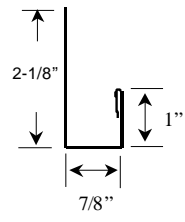

5 Ridge Cap, 20" Wide  
Length: 10'4"

⑥ End Wall Flashing  
Length: 10'4"

⑦ Outside Corner  
Length: 10'4", 12'4", 14', and 16'

⑧ Inside Corner  
Length: 10'4", 12'4", 14' and 16'

9 Overhead Door Trim  
Length: 10'4" and 12'4"

10 Drip Edge  
Length: 10'

11 Shingle Style Drip Edge  
Length: 10'4"

12 Door Opening Trim  
Length: 10'4"

13 Rat Guard  
Length: 10'

14 Zee Trim  
Length: 10'

15 J Channel  
Length: 10'

16 1-1/2" Base Trim  
Length: 10'4"

17 F & J Trim  
Length: 10'4"

18 4", 6", or 8" Fascia  
Length: 10'4"

19

### Cannonball Track Cover

Length: 10'4"

19

Cannonball Double  
Track Cover  
Length: 10'4"