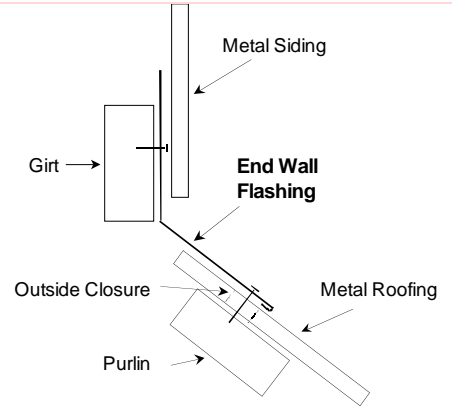

## Ultra 2000 Trim Installation Guide

- |   |   |
|---|---|
| <p>1. <u>One Piece Soffit and Fascia</u></p> <p>2. <u>Fascia Eave Trim</u></p> <p>3. <u>Gable Trim</u></p> <p>4. <u>Sidewall Flashing</u></p> <p>5. <u>Ridge Cap - 14" and 20" Wide</u><br/><u>W - Valley</u></p> <p>6. <u>End Wall Flashing</u></p> <p>7. <u>Outside Corner</u></p> <p>8. <u>Inside Corner</u></p> <p>9. <u>Overhead Door Trim</u></p> <p>10. <u>Drip Edge</u></p> | <p>11. <u>Shingle Style Drip Edge</u></p> <p>12. <u>Door Opening Trim</u></p> <p>13. <u>Rat Guard</u></p> <p>14. <u>Zee Trim</u></p> <p>15. <u>J Channel</u></p> <p>16. <u>1-1/2" Base Trim</u></p> <p>17. <u>F &amp; J Trim</u></p> <p>18. <u>4", 6", or 8" Fascia</u></p> <p>19. <u>Square Track Cover</u></p> <p>20. <u>Cannonball Track Cover</u></p> <p>21. <u>Cannonball Double Track Cover</u></p> |
|---|---|

① One Piece Soffit  
Length: 10'4"

② Fascia Eave Trim  
Length: 10'4"

③ Gable Trim (Same as Outside Corner)  
Length: 10'4", 12'4", 14', and 16'

④ Sidewall Flashing  
Length: 10'4"

5 Ridge Cap, 14" Wide  
Length: 10'4"

5 Ridge Cap, 20" Wide  
Length: 10'4"

⑥ End Wall Flashing  
Length: 10'4"

⑦ Outside Corner  
Length: 10'4", 12'4", 14', and 16'

⑧ Inside Corner  
Length: 10'4", 12'4", 14' and 16'

9 Overhead Door Trim  
Length: 10'4" and 12'4"