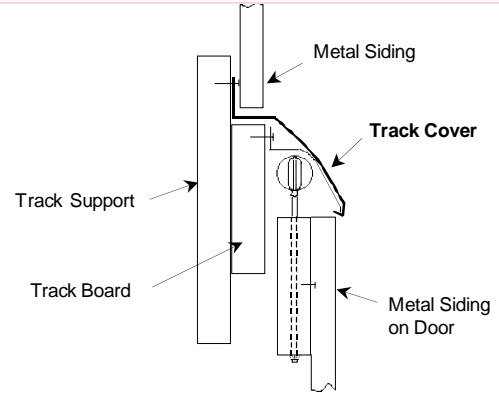

19

Cannonball Track Cover

Length: 10'4"