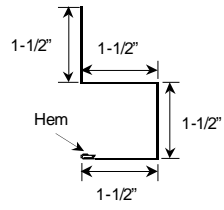

5 Ridge Cap, 20" Wide  
Length: 10'4"

⑥ End Wall Flashing  
Length: 10'4"

⑦ Outside Corner  
Length: 10'4", 12'4", 14', and 16'

⑧ Inside Corner  
Length: 10'4", 12'4", 14' and 16'

9 Overhead Door Trim  
Length: 10'4" and 12'4"

10 Drip Edge  
Length: 10'

11 Shingle Style Drip Edge  
Length: 10'4"

12 Door Opening Trim  
Length: 10'4"

13 Rat Guard  
Length: 10'

14 Zee Trim  
Length: 10'

15 J Channel  
Length: 10'

16 1-1/2" Base Trim  
Length: 10'4"

17 F & J Trim  
Length: 10'4"

18 4", 6", or 8" Fascia  
Length: 10'4"

19

### Cannonball Track Cover

Length: 10'4"

19

Cannonball Double  
Track Cover  
Length: 10'4"