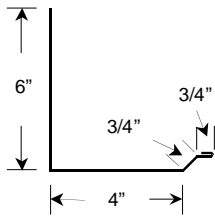

5 Ridge Cap, 20" Wide  
Length: 10'4"

⑥ End Wall Flashing  
Length: 10'4"

⑦ Outside Corner  
Length: 10'4", 12'4", 14', and 16'

⑧ Inside Corner  
Length: 10'4", 12'4", 14' and 16'

9 Overhead Door Trim  
Length: 10'4" and 12'4"

10 Drip Edge  
Length: 10'

11 Shingle Style Drip Edge  
Length: 10'4"

12 Door Opening Trim  
Length: 10'4"

13 Rat Guard  
Length: 10'

14 Zee Trim  
Length: 10'

15 J Channel  
Length: 10'

16 1-1/2" Base Trim  
Length: 10'4"

17 F & J Trim  
Length: 10'4"

18 4", 6", or 8" Fascia  
Length: 10'4"

19

### Cannonball Track Cover

Length: 10'4"

19

Cannonball Double  
Track Cover  
Length: 10'4"