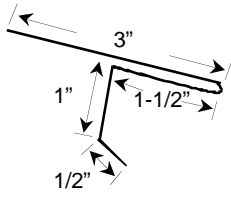

5 Ridge Cap, 20" Wide  
Length: 10'4"

⑥ End Wall Flashing  
Length: 10'4"

⑦ Outside Corner  
Length: 10'4", 12'4", 14', and 16'

⑧ Inside Corner  
Length: 10'4", 12'4", 14' and 16'

9 Overhead Door Trim  
Length: 10'4" and 12'4"

10 Drip Edge  
Length: 10'

11 Shingle Style Drip Edge  
Length: 10'4"

12 Door Opening Trim  
Length: 10'4"

13 Rat Guard  
Length: 10'

14 Zee Trim  
Length: 10'

15 J Channel  
Length: 10'

16 1-1/2" Base Trim  
Length: 10'4"

17 F & J Trim  
Length: 10'4"

18 4", 6", or 8" Fascia  
Length: 10'4"

19

### Cannonball Track Cover

Length: 10'4"

19

Cannonball Double  
Track Cover  
Length: 10'4"