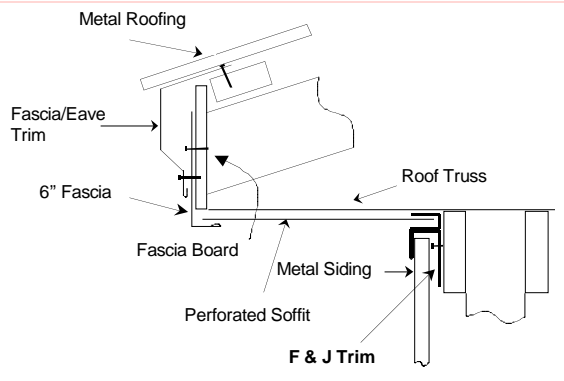

10 Drip Edge  
Length: 10'

11 Shingle Style Drip Edge  
Length: 10'4"

12 Door Opening Trim  
Length: 10'4"

13 Rat Guard  
Length: 10'

14 Zee Trim  
Length: 10'

15 J Channel  
Length: 10'

16 1-1/2" Base Trim  
Length: 10'4"

17 F & J Trim  
Length: 10'4"

18 4", 6", or 8" Fascia  
Length: 10'4"

19