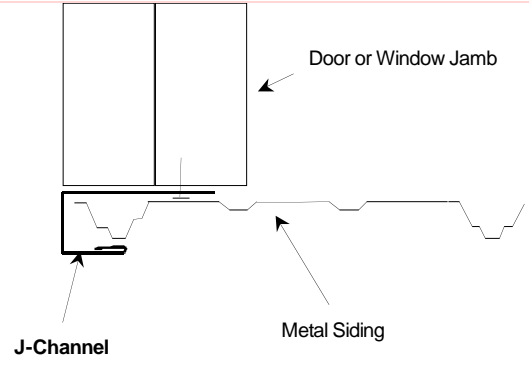

## Ultra 2000 Trim Installation Guide

- |   |   |
|---|---|
| <p>1. <u>One Piece Soffit and Fascia</u></p> <p>2. <u>Fascia Eave Trim</u></p> <p>3. <u>Gable Trim</u></p> <p>4. <u>Sidewall Flashing</u></p> <p>5. <u>Ridge Cap - 14" and 20" Wide</u><br/><u>W - Valley</u></p> <p>6. <u>End Wall Flashing</u></p> <p>7. <u>Outside Corner</u></p> <p>8. <u>Inside Corner</u></p> <p>9. <u>Overhead Door Trim</u></p> <p>10. <u>Drip Edge</u></p> | <p>11. <u>Shingle Style Drip Edge</u></p> <p>12. <u>Door Opening Trim</u></p> <p>13. <u>Rat Guard</u></p> <p>14. <u>Zee Trim</u></p> <p>15. <u>J Channel</u></p> <p>16. <u>1-1/2" Base Trim</u></p> <p>17. <u>F &amp; J Trim</u></p> <p>18. <u>4", 6", or 8" Fascia</u></p> <p>19. <u>Square Track Cover</u></p> <p>20. <u>Cannonball Track Cover</u></p> <p>21. <u>Cannonball Double Track Cover</u></p> |
|---|---|

5 Ridge Cap, 20" Wide  
Length: 10'4"

⑥ End Wall Flashing  
Length: 10'4"

⑦ Outside Corner  
Length: 10'4", 12'4", 14', and 16'

⑧ Inside Corner  
Length: 10'4", 12'4", 14' and 16'

9 Overhead Door Trim  
Length: 10'4" and 12'4"

10 Drip Edge  
Length: 10'

11 Shingle Style Drip Edge  
Length: 10'4"

12 Door Opening Trim  
Length: 10'4"

13 Rat Guard  
Length: 10'

14 Zee Trim  
Length: 10'

15 J Channel  
Length: 10'

16 1-1/2" Base Trim  
Length: 10'4"