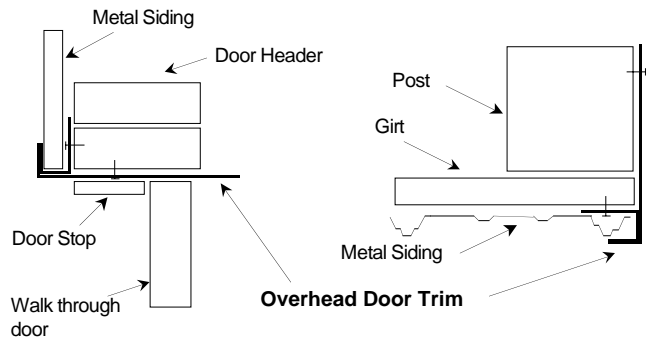

5 Ridge Cap, 20" Wide  
Length: 10'4"

⑥ End Wall Flashing  
Length: 10'4"

⑦ Outside Corner  
Length: 10'4", 12'4", 14', and 16'

⑧ Inside Corner  
Length: 10'4", 12'4", 14' and 16'

9 Overhead Door Trim  
Length: 10'4" and 12'4"

10 Drip Edge  
Length: 10'

11 Shingle Style Drip Edge  
Length: 10'4"

12 Door Opening Trim  
Length: 10'4"

13 Rat Guard  
Length: 10'

14 Zee Trim  
Length: 10'

15 J Channel  
Length: 10'

16 1-1/2" Base Trim  
Length: 10'4"