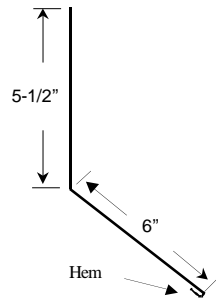

① One Piece Soffit  
Length: 10'4"

② Fascia Eave Trim  
Length: 10'4"

③ Gable Trim (Same as Outside Corner)  
Length: 10'4", 12'4", 14', and 16'

④ Sidewall Flashing  
Length: 10'4"

5 Ridge Cap, 14" Wide  
Length: 10'4"

5 Ridge Cap, 20" Wide  
Length: 10'4"

⑥ End Wall Flashing  
Length: 10'4"

⑦ Outside Corner  
Length: 10'4", 12'4", 14', and 16'

⑧ Inside Corner  
Length: 10'4", 12'4", 14' and 16'

9 Overhead Door Trim  
Length: 10'4" and 12'4"

10 Drip Edge  
Length: 10'

11 Shingle Style Drip Edge  
Length: 10'4"

12 Door Opening Trim  
Length: 10'4"

13 Rat Guard  
Length: 10'

14 Zee Trim  
Length: 10'

15 J Channel  
Length: 10'

16 1-1/2" Base Trim  
Length: 10'4"

### Cannonball Track Cover

Length: 10'4"

19

Cannonball Double  
Track Cover  
Length: 10'4"