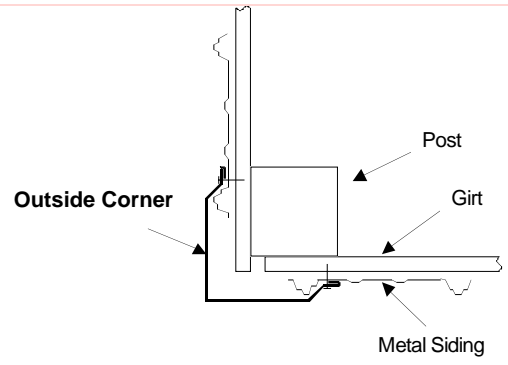

## Ultra 2000 Trim Installation Guide

- |   |   |
|---|---|
| <p>1. <u>One Piece Soffit and Fascia</u></p> <p>2. <u>Fascia Eave Trim</u></p> <p>3. <u>Gable Trim</u></p> <p>4. <u>Sidewall Flashing</u></p> <p>5. <u>Ridge Cap - 14" and 20" Wide</u><br/><u>W - Valley</u></p> <p>6. <u>End Wall Flashing</u></p> <p>7. <u>Outside Corner</u></p> <p>8. <u>Inside Corner</u></p> <p>9. <u>Overhead Door Trim</u></p> <p>10. <u>Drip Edge</u></p> | <p>11. <u>Shingle Style Drip Edge</u></p> <p>12. <u>Door Opening Trim</u></p> <p>13. <u>Rat Guard</u></p> <p>14. <u>Zee Trim</u></p> <p>15. <u>J Channel</u></p> <p>16. <u>1-1/2" Base Trim</u></p> <p>17. <u>F &amp; J Trim</u></p> <p>18. <u>4", 6", or 8" Fascia</u></p> <p>19. <u>Square Track Cover</u></p> <p>20. <u>Cannonball Track Cover</u></p> <p>21. <u>Cannonball Double Track Cover</u></p> |
|---|---|

① One Piece Soffit  
Length: 10'4"

② Fascia Eave Trim  
Length: 10'4"

③ Gable Trim (Same as Outside Corner)  
Length: 10'4", 12'4", 14', and 16'

④ Sidewall Flashing  
Length: 10'4"

5 Ridge Cap, 14" Wide  
Length: 10'4"

5 Ridge Cap, 20" Wide  
Length: 10'4"

⑥ End Wall Flashing  
Length: 10'4"

⑦ Outside Corner  
Length: 10'4", 12'4", 14', and 16'

⑧ Inside Corner  
Length: 10'4", 12'4", 14' and 16'

9 Overhead Door Trim  
Length: 10'4" and 12'4"