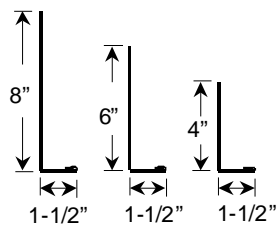

5 Ridge Cap, 20" Wide  
Length: 10'4"

⑥ End Wall Flashing  
Length: 10'4"

⑦ Outside Corner  
Length: 10'4", 12'4", 14', and 16'

⑧ Inside Corner  
Length: 10'4", 12'4", 14' and 16'

9 Overhead Door Trim  
Length: 10'4" and 12'4"

10 Drip Edge  
Length: 10'

11 Shingle Style Drip Edge  
Length: 10'4"

12 Door Opening Trim  
Length: 10'4"

13 Rat Guard  
Length: 10'

14 Zee Trim  
Length: 10'

15 J Channel  
Length: 10'

16 1-1/2" Base Trim  
Length: 10'4"

17 F & J Trim  
Length: 10'4"

18 4", 6", or 8" Fascia  
Length: 10'4"

19

### Cannonball Track Cover

Length: 10'4"

19

Cannonball Double  
Track Cover  
Length: 10'4"