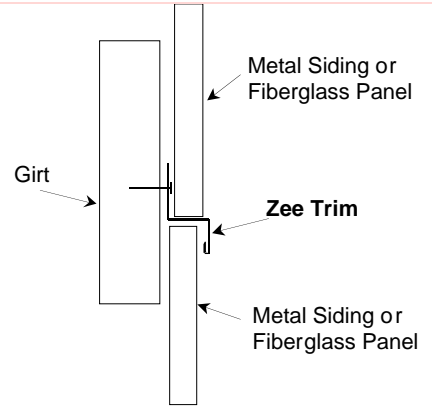

10 Drip Edge  
Length: 10'

11 Shingle Style Drip Edge  
Length: 10'4"

12 Door Opening Trim  
Length: 10'4"

13 Rat Guard  
Length: 10'

14 Zee Trim  
Length: 10'

15 J Channel  
Length: 10'

16 1-1/2" Base Trim  
Length: 10'4"

17 F & J Trim  
Length: 10'4"

18 4", 6", or 8" Fascia  
Length: 10'4"

19