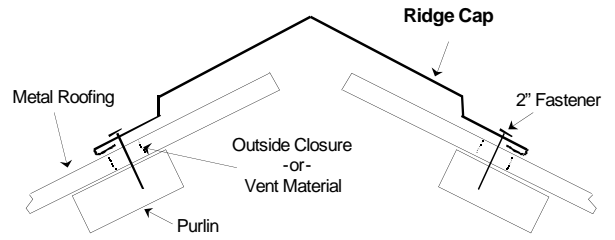

## Ultra 2000 Trim Installation Guide

- |   |   |
|---|---|
| <p>1. <u>One Piece Soffit and Fascia</u></p> <p>2. <u>Fascia Eave Trim</u></p> <p>3. <u>Gable Trim</u></p> <p>4. <u>Sidewall Flashing</u></p> <p>5. <u>Ridge Cap - 14" and 20" Wide</u><br/><u>W - Valley</u></p> <p>6. <u>End Wall Flashing</u></p> <p>7. <u>Outside Corner</u></p> <p>8. <u>Inside Corner</u></p> <p>9. <u>Overhead Door Trim</u></p> <p>10. <u>Drip Edge</u></p> | <p>11. <u>Shingle Style Drip Edge</u></p> <p>12. <u>Door Opening Trim</u></p> <p>13. <u>Rat Guard</u></p> <p>14. <u>Zee Trim</u></p> <p>15. <u>J Channel</u></p> <p>16. <u>1-1/2" Base Trim</u></p> <p>17. <u>F &amp; J Trim</u></p> <p>18. <u>4", 6", or 8" Fascia</u></p> <p>19. <u>Square Track Cover</u></p> <p>20. <u>Cannonball Track Cover</u></p> <p>21. <u>Cannonball Double Track Cover</u></p> |
|---|---|

① One Piece Soffit  
Length: 10'4"

② Fascia Eave Trim  
Length: 10'4"

③ Gable Trim (Same as Outside Corner)  
Length: 10'4", 12'4", 14', and 16'

④ Sidewall Flashing  
Length: 10'4"

5 Ridge Cap, 14" Wide  
Length: 10'4"

5 Ridge Cap, 20" Wide  
Length: 10'4"

⑥ End Wall Flashing  
Length: 10'4"

⑦ Outside Corner  
Length: 10'4", 12'4", 14', and 16'

⑧ Inside Corner  
Length: 10'4", 12'4", 14' and 16'

9 Overhead Door Trim  
Length: 10'4" and 12'4"

10 Drip Edge  
Length: 10'

11 Shingle Style Drip Edge  
Length: 10'4"

12 Door Opening Trim  
Length: 10'4"

13 Rat Guard  
Length: 10'

14 Zee Trim  
Length: 10'

15 J Channel  
Length: 10'

16 1-1/2" Base Trim  
Length: 10'4"