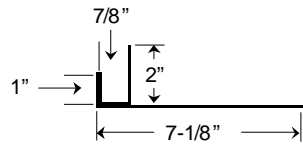

① One Piece Soffit  
Length: 10'4"

② Fascia Eave Trim  
Length: 10'4"

③ Gable Trim (Same as Outside Corner)  
Length: 10'4", 12'4", 14', and 16'

④ Sidewall Flashing  
Length: 10'4"

5 Ridge Cap, 14" Wide  
Length: 10'4"

5 Ridge Cap, 20" Wide  
Length: 10'4"

⑥ End Wall Flashing  
Length: 10'4"

⑦ Outside Corner  
Length: 10'4", 12'4", 14', and 16'

⑧ Inside Corner  
Length: 10'4", 12'4", 14' and 16'

9 Overhead Door Trim  
Length: 10'4" and 12'4"

10 Drip Edge  
Length: 10'

11 Shingle Style Drip Edge  
Length: 10'4"

12 Door Opening Trim  
Length: 10'4"

13 Rat Guard  
Length: 10'

14 Zee Trim  
Length: 10'

15 J Channel  
Length: 10'

16 1-1/2" Base Trim  
Length: 10'4"

### Cannonball Track Cover

Length: 10'4"

19

Cannonball Double  
Track Cover  
Length: 10'4"