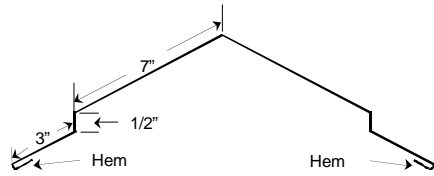

## Ultra 2000 Trim Installation Guide

- |   |   |
|---|---|
| <p>1. <u>One Piece Soffit and Fascia</u></p> <p>2. <u>Fascia Eave Trim</u></p> <p>3. <u>Gable Trim</u></p> <p>4. <u>Sidewall Flashing</u></p> <p>5. <u>Ridge Cap - 14" and 20" Wide</u><br/><u>W - Valley</u></p> <p>6. <u>End Wall Flashing</u></p> <p>7. <u>Outside Corner</u></p> <p>8. <u>Inside Corner</u></p> <p>9. <u>Overhead Door Trim</u></p> <p>10. <u>Drip Edge</u></p> | <p>11. <u>Shingle Style Drip Edge</u></p> <p>12. <u>Door Opening Trim</u></p> <p>13. <u>Rat Guard</u></p> <p>14. <u>Zee Trim</u></p> <p>15. <u>J Channel</u></p> <p>16. <u>1-1/2" Base Trim</u></p> <p>17. <u>F &amp; J Trim</u></p> <p>18. <u>4", 6", or 8" Fascia</u></p> <p>19. <u>Square Track Cover</u></p> <p>20. <u>Cannonball Track Cover</u></p> <p>21. <u>Cannonball Double Track Cover</u></p> |
|---|---|

① One Piece Soffit  
Length: 10'4"

② Fascia Eave Trim  
Length: 10'4"

③ Gable Trim (Same as Outside Corner)  
Length: 10'4", 12'4", 14', and 16'

④ Sidewall Flashing  
Length: 10'4"

5 Ridge Cap, 14" Wide  
Length: 10'4"

5 Ridge Cap, 20" Wide  
Length: 10'4"

⑥ End Wall Flashing  
Length: 10'4"

⑦ Outside Corner  
Length: 10'4", 12'4", 14', and 16'

⑧ Inside Corner  
Length: 10'4", 12'4", 14' and 16'

9 Overhead Door Trim  
Length: 10'4" and 12'4"