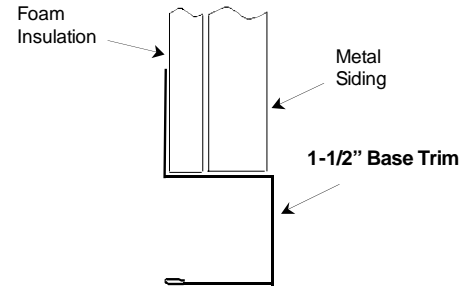

10 Drip Edge  
Length: 10'

11 Shingle Style Drip Edge  
Length: 10'4"

12 Door Opening Trim  
Length: 10'4"

13 Rat Guard  
Length: 10'

14 Zee Trim  
Length: 10'

15 J Channel  
Length: 10'

16 1-1/2" Base Trim  
Length: 10'4"

17 F & J Trim  
Length: 10'4"

18 4", 6", or 8" Fascia  
Length: 10'4"

19