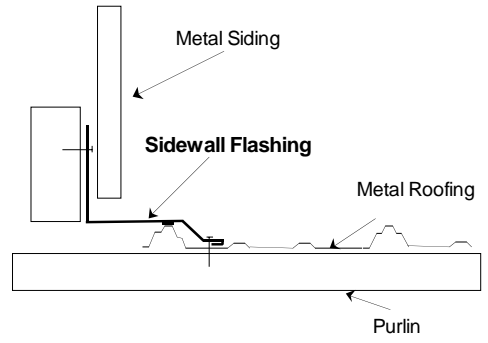

## Ultra 2000 Trim Installation Guide

- |   |   |
|---|---|
| <p>1. <u>One Piece Soffit and Fascia</u></p> <p>2. <u>Fascia Eave Trim</u></p> <p>3. <u>Gable Trim</u></p> <p>4. <u>Sidewall Flashing</u></p> <p>5. <u>Ridge Cap - 14" and 20" Wide</u><br/><u>W - Valley</u></p> <p>6. <u>End Wall Flashing</u></p> <p>7. <u>Outside Corner</u></p> <p>8. <u>Inside Corner</u></p> <p>9. <u>Overhead Door Trim</u></p> <p>10. <u>Drip Edge</u></p> | <p>11. <u>Shingle Style Drip Edge</u></p> <p>12. <u>Door Opening Trim</u></p> <p>13. <u>Rat Guard</u></p> <p>14. <u>Zee Trim</u></p> <p>15. <u>J Channel</u></p> <p>16. <u>1-1/2" Base Trim</u></p> <p>17. <u>F &amp; J Trim</u></p> <p>18. <u>4", 6", or 8" Fascia</u></p> <p>19. <u>Square Track Cover</u></p> <p>20. <u>Cannonball Track Cover</u></p> <p>21. <u>Cannonball Double Track Cover</u></p> |
|---|---|

① One Piece Soffit  
Length: 10'4"

② Fascia Eave Trim  
Length: 10'4"

③ Gable Trim (Same as Outside Corner)  
Length: 10'4", 12'4", 14', and 16'

④ Sidewall Flashing  
Length: 10'4"

5 Ridge Cap, 14" Wide  
Length: 10'4"

5 Ridge Cap, 20" Wide  
Length: 10'4"

⑥ End Wall Flashing  
Length: 10'4"

⑦ Outside Corner  
Length: 10'4", 12'4", 14', and 16'

⑧ Inside Corner  
Length: 10'4", 12'4", 14' and 16'

9 Overhead Door Trim  
Length: 10'4" and 12'4"