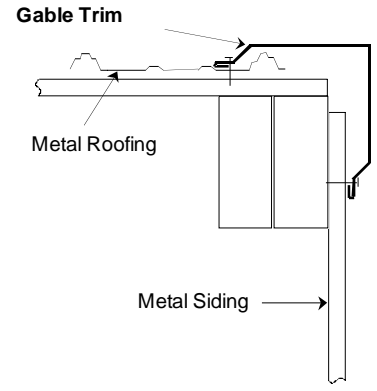

## Ultra 2000 Trim Installation Guide

- |   |   |
|---|---|
| <p>1. <u>One Piece Soffit and Fascia</u></p> <p>2. <u>Fascia Eave Trim</u></p> <p>3. <u>Gable Trim</u></p> <p>4. <u>Sidewall Flashing</u></p> <p>5. <u>Ridge Cap - 14" and 20" Wide</u><br/><u>W - Valley</u></p> <p>6. <u>End Wall Flashing</u></p> <p>7. <u>Outside Corner</u></p> <p>8. <u>Inside Corner</u></p> <p>9. <u>Overhead Door Trim</u></p> <p>10. <u>Drip Edge</u></p> | <p>11. <u>Shingle Style Drip Edge</u></p> <p>12. <u>Door Opening Trim</u></p> <p>13. <u>Rat Guard</u></p> <p>14. <u>Zee Trim</u></p> <p>15. <u>J Channel</u></p> <p>16. <u>1-1/2" Base Trim</u></p> <p>17. <u>F &amp; J Trim</u></p> <p>18. <u>4", 6", or 8" Fascia</u></p> <p>19. <u>Square Track Cover</u></p> <p>20. <u>Cannonball Track Cover</u></p> <p>21. <u>Cannonball Double Track Cover</u></p> |
|---|---|

① One Piece Soffit  
Length: 10'4"

② Fascia Eave Trim  
Length: 10'4"

③ Gable Trim (Same as Outside Corner)  
Length: 10'4", 12'4", 14', and 16'

④ Sidewall Flashing  
Length: 10'4"

5 Ridge Cap, 14" Wide  
Length: 10'4"

5 Ridge Cap, 20" Wide  
Length: 10'4"

⑥ End Wall Flashing  
Length: 10'4"

⑦ Outside Corner  
Length: 10'4", 12'4", 14', and 16'

⑧ Inside Corner  
Length: 10'4", 12'4", 14' and 16'

9 Overhead Door Trim  
Length: 10'4" and 12'4"

### Cannonball Track Cover

Length: 10'4"

19

Cannonball Double  
Track Cover  
Length: 10'4"