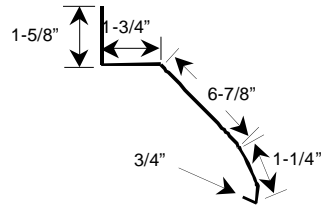

5 Ridge Cap, 20" Wide  
Length: 10'4"

⑥ End Wall Flashing  
Length: 10'4"

⑦ Outside Corner  
Length: 10'4", 12'4", 14', and 16'

⑧ Inside Corner  
Length: 10'4", 12'4", 14' and 16'

9 Overhead Door Trim  
Length: 10'4" and 12'4"

10 Drip Edge  
Length: 10'

11 Shingle Style Drip Edge  
Length: 10'4"

12 Door Opening Trim  
Length: 10'4"

13 Rat Guard  
Length: 10'

14 Zee Trim  
Length: 10'

15 J Channel  
Length: 10'

16 1-1/2" Base Trim  
Length: 10'4"

17 F & J Trim  
Length: 10'4"

18 4", 6", or 8" Fascia  
Length: 10'4"

19

### Cannonball Track Cover

Length: 10'4"

19

Cannonball Double  
Track Cover  
Length: 10'4"