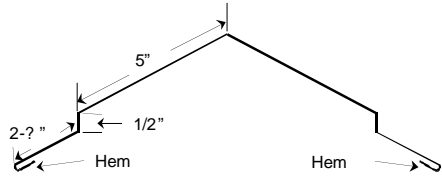

## Ultra 2000 Trim Installation Guide

- |   |   |
|---|---|
| <p>1. <u>One Piece Soffit and Fascia</u></p> <p>2. <u>Fascia Eave Trim</u></p> <p>3. <u>Gable Trim</u></p> <p>4. <u>Sidewall Flashing</u></p> <p>5. <u>Ridge Cap - 14" and 20" Wide</u><br/><u>W - Valley</u></p> <p>6. <u>End Wall Flashing</u></p> <p>7. <u>Outside Corner</u></p> <p>8. <u>Inside Corner</u></p> <p>9. <u>Overhead Door Trim</u></p> <p>10. <u>Drip Edge</u></p> | <p>11. <u>Shingle Style Drip Edge</u></p> <p>12. <u>Door Opening Trim</u></p> <p>13. <u>Rat Guard</u></p> <p>14. <u>Zee Trim</u></p> <p>15. <u>J Channel</u></p> <p>16. <u>1-1/2" Base Trim</u></p> <p>17. <u>F &amp; J Trim</u></p> <p>18. <u>4", 6", or 8" Fascia</u></p> <p>19. <u>Square Track Cover</u></p> <p>20. <u>Cannonball Track Cover</u></p> <p>21. <u>Cannonball Double Track Cover</u></p> |
|---|---|

① One Piece Soffit  
Length: 10'4"

② Fascia Eave Trim  
Length: 10'4"

③ Gable Trim (Same as Outside Corner)  
Length: 10'4", 12'4", 14', and 16'

④ Sidewall Flashing  
Length: 10'4"

5 Ridge Cap, 14" Wide  
Length: 10'4"

5 Ridge Cap, 20" Wide  
Length: 10'4"

⑥ End Wall Flashing  
Length: 10'4"

⑦ Outside Corner  
Length: 10'4", 12'4", 14', and 16'

⑧ Inside Corner  
Length: 10'4", 12'4", 14' and 16'

9 Overhead Door Trim  
Length: 10'4" and 12'4"

10 Drip Edge  
Length: 10'

11 Shingle Style Drip Edge  
Length: 10'4"

12 Door Opening Trim  
Length: 10'4"

13 Rat Guard  
Length: 10'

14 Zee Trim  
Length: 10'

15 J Channel  
Length: 10'

16 1-1/2" Base Trim  
Length: 10'4"