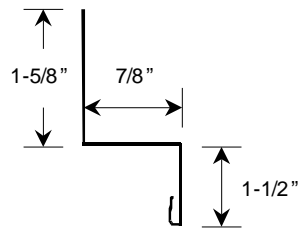

5 Ridge Cap, 20" Wide  
Length: 10'4"

⑥ End Wall Flashing  
Length: 10'4"

⑦ Outside Corner  
Length: 10'4", 12'4", 14', and 16'

⑧ Inside Corner  
Length: 10'4", 12'4", 14' and 16'

9 Overhead Door Trim  
Length: 10'4" and 12'4"

10 Drip Edge  
Length: 10'

11 Shingle Style Drip Edge  
Length: 10'4"

12 Door Opening Trim  
Length: 10'4"

13 Rat Guard  
Length: 10'

14 Zee Trim  
Length: 10'

15 J Channel  
Length: 10'

16 1-1/2" Base Trim  
Length: 10'4"

17 F & J Trim  
Length: 10'4"

18 4", 6", or 8" Fascia  
Length: 10'4"

19

### Cannonball Track Cover

Length: 10'4"

19

Cannonball Double  
Track Cover  
Length: 10'4"