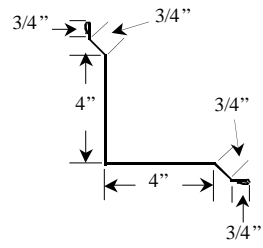

5 Ridge Cap, 20" Wide  
Length: 10'4"

⑥ End Wall Flashing  
Length: 10'4"

⑦ Outside Corner  
Length: 10'4", 12'4", 14', and 16'

⑧ Inside Corner  
Length: 10'4", 12'4", 14' and 16'

9 Overhead Door Trim  
Length: 10'4" and 12'4"

10 Drip Edge  
Length: 10'

11 Shingle Style Drip Edge  
Length: 10'4"

12 Door Opening Trim  
Length: 10'4"

13 Rat Guard  
Length: 10'

14 Zee Trim  
Length: 10'

15 J Channel  
Length: 10'

16 1-1/2" Base Trim  
Length: 10'4"

17 F & J Trim  
Length: 10'4"

18 4", 6", or 8" Fascia  
Length: 10'4"

19

### Cannonball Track Cover

Length: 10'4"

19

Cannonball Double  
Track Cover  
Length: 10'4"