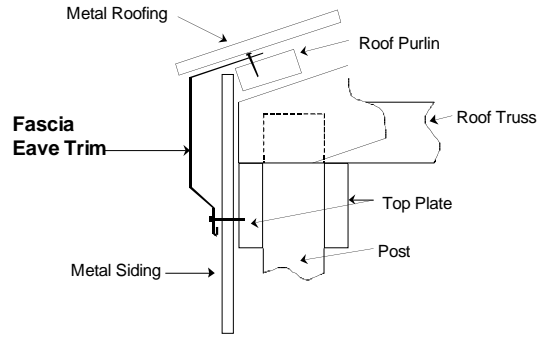

## Ultra 2000 Trim Installation Guide

- |   |   |
|---|---|
| <p>1. <u>One Piece Soffit and Fascia</u></p> <p>2. <u>Fascia Eave Trim</u></p> <p>3. <u>Gable Trim</u></p> <p>4. <u>Sidewall Flashing</u></p> <p>5. <u>Ridge Cap - 14" and 20" Wide</u><br/><u>W - Valley</u></p> <p>6. <u>End Wall Flashing</u></p> <p>7. <u>Outside Corner</u></p> <p>8. <u>Inside Corner</u></p> <p>9. <u>Overhead Door Trim</u></p> <p>10. <u>Drip Edge</u></p> | <p>11. <u>Shingle Style Drip Edge</u></p> <p>12. <u>Door Opening Trim</u></p> <p>13. <u>Rat Guard</u></p> <p>14. <u>Zee Trim</u></p> <p>15. <u>J Channel</u></p> <p>16. <u>1-1/2" Base Trim</u></p> <p>17. <u>F &amp; J Trim</u></p> <p>18. <u>4", 6", or 8" Fascia</u></p> <p>19. <u>Square Track Cover</u></p> <p>20. <u>Cannonball Track Cover</u></p> <p>21. <u>Cannonball Double Track Cover</u></p> |
|---|---|

① One Piece Soffit  
Length: 10'4"

② Fascia Eave Trim  
Length: 10'4"

③ Gable Trim (Same as Outside Corner)  
Length: 10'4", 12'4", 14', and 16'

④ Sidewall Flashing  
Length: 10'4"

5 Ridge Cap, 14" Wide  
Length: 10'4"

5 Ridge Cap, 20" Wide  
Length: 10'4"

⑥ End Wall Flashing  
Length: 10'4"

⑦ Outside Corner  
Length: 10'4", 12'4", 14', and 16'

⑧ Inside Corner  
Length: 10'4", 12'4", 14' and 16'

9 Overhead Door Trim  
Length: 10'4" and 12'4"