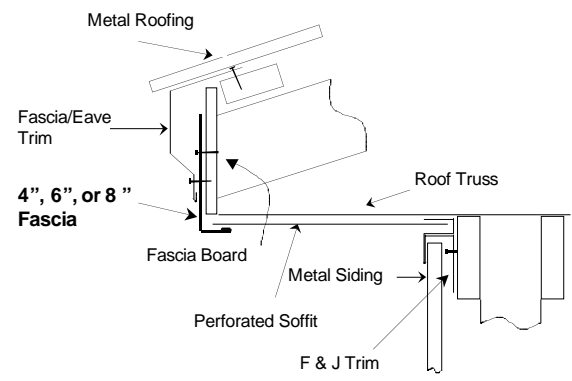

10 Drip Edge  
Length: 10'

11 Shingle Style Drip Edge  
Length: 10'4"

12 Door Opening Trim  
Length: 10'4"

13 Rat Guard  
Length: 10'

14 Zee Trim  
Length: 10'

15 J Channel  
Length: 10'

16 1-1/2" Base Trim  
Length: 10'4"

17 F & J Trim  
Length: 10'4"

18 4", 6", or 8" Fascia  
Length: 10'4"

19