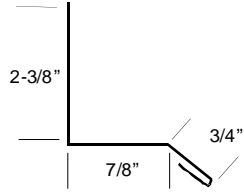

5 Ridge Cap, 20" Wide  
Length: 10'4"

⑥ End Wall Flashing  
Length: 10'4"

⑦ Outside Corner  
Length: 10'4", 12'4", 14', and 16'

⑧ Inside Corner  
Length: 10'4", 12'4", 14' and 16'

9 Overhead Door Trim  
Length: 10'4" and 12'4"

10 Drip Edge  
Length: 10'

11 Shingle Style Drip Edge  
Length: 10'4"

12 Door Opening Trim  
Length: 10'4"

13 Rat Guard  
Length: 10'

14 Zee Trim  
Length: 10'

15 J Channel  
Length: 10'

16 1-1/2" Base Trim  
Length: 10'4"

17 F & J Trim  
Length: 10'4"

18 4", 6", or 8" Fascia  
Length: 10'4"

19

### Cannonball Track Cover

Length: 10'4"

19

Cannonball Double  
Track Cover  
Length: 10'4"