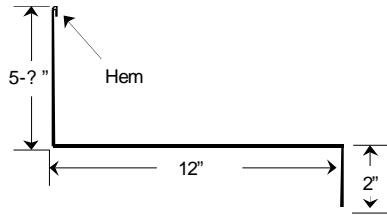

## Ultra 2000 Trim Installation Guide

- |   |   |
|---|---|
| <p>1. <u>One Piece Soffit and Fascia</u></p> <p>2. <u>Fascia Eave Trim</u></p> <p>3. <u>Gable Trim</u></p> <p>4. <u>Sidewall Flashing</u></p> <p>5. <u>Ridge Cap - 14" and 20" Wide</u><br/><u>W - Valley</u></p> <p>6. <u>End Wall Flashing</u></p> <p>7. <u>Outside Corner</u></p> <p>8. <u>Inside Corner</u></p> <p>9. <u>Overhead Door Trim</u></p> <p>10. <u>Drip Edge</u></p> | <p>11. <u>Shingle Style Drip Edge</u></p> <p>12. <u>Door Opening Trim</u></p> <p>13. <u>Rat Guard</u></p> <p>14. <u>Zee Trim</u></p> <p>15. <u>J Channel</u></p> <p>16. <u>1-1/2" Base Trim</u></p> <p>17. <u>F &amp; J Trim</u></p> <p>18. <u>4", 6", or 8" Fascia</u></p> <p>19. <u>Square Track Cover</u></p> <p>20. <u>Cannonball Track Cover</u></p> <p>21. <u>Cannonball Double Track Cover</u></p> |
|---|---|

① One Piece Soffit  
Length: 10'4"

② Fascia Eave Trim  
Length: 10'4"

③ Gable Trim (Same as Outside Corner)  
Length: 10'4", 12'4", 14', and 16'

④ Sidewall Flashing  
Length: 10'4"

5 Ridge Cap, 14" Wide  
Length: 10'4"

5 Ridge Cap, 20" Wide  
Length: 10'4"

⑥ End Wall Flashing  
Length: 10'4"

⑦ Outside Corner  
Length: 10'4", 12'4", 14', and 16'

⑧ Inside Corner  
Length: 10'4", 12'4", 14' and 16'

9 Overhead Door Trim  
Length: 10'4" and 12'4"

### Cannonball Track Cover

Length: 10'4"

19

Cannonball Double  
Track Cover  
Length: 10'4"