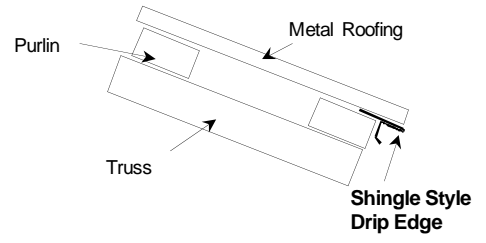

① One Piece Soffit  
Length: 10'4"

② Fascia Eave Trim  
Length: 10'4"

③ Gable Trim (Same as Outside Corner)  
Length: 10'4", 12'4", 14', and 16'

④ Sidewall Flashing  
Length: 10'4"

5 Ridge Cap, 14" Wide  
Length: 10'4"

5 Ridge Cap, 20" Wide  
Length: 10'4"

⑥ End Wall Flashing  
Length: 10'4"

⑦ Outside Corner  
Length: 10'4", 12'4", 14', and 16'

⑧ Inside Corner  
Length: 10'4", 12'4", 14' and 16'

9 Overhead Door Trim  
Length: 10'4" and 12'4"

10 Drip Edge  
Length: 10'

11 Shingle Style Drip Edge  
Length: 10'4"

12 Door Opening Trim  
Length: 10'4"

13 Rat Guard  
Length: 10'

14 Zee Trim  
Length: 10'

15 J Channel  
Length: 10'

16 1-1/2" Base Trim  
Length: 10'4"