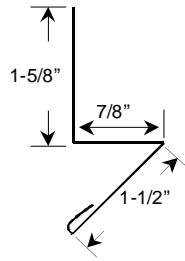

5 Ridge Cap, 20" Wide  
Length: 10'4"

⑥ End Wall Flashing  
Length: 10'4"

⑦ Outside Corner  
Length: 10'4", 12'4", 14', and 16'

⑧ Inside Corner  
Length: 10'4", 12'4", 14' and 16'

9 Overhead Door Trim  
Length: 10'4" and 12'4"

10 Drip Edge  
Length: 10'

11 Shingle Style Drip Edge  
Length: 10'4"

12 Door Opening Trim  
Length: 10'4"

13 Rat Guard  
Length: 10'

14 Zee Trim  
Length: 10'

15 J Channel  
Length: 10'

16 1-1/2" Base Trim  
Length: 10'4"

17 F & J Trim  
Length: 10'4"

18 4", 6", or 8" Fascia  
Length: 10'4"

19

### Cannonball Track Cover

Length: 10'4"

19

Cannonball Double  
Track Cover  
Length: 10'4"