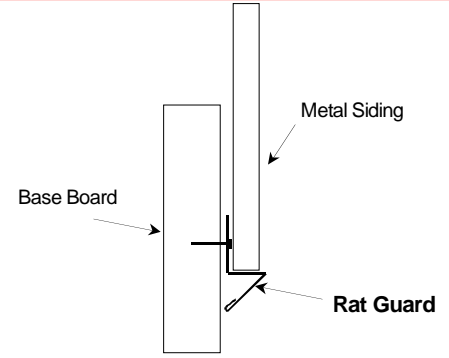

10 Drip Edge  
Length: 10'

11 Shingle Style Drip Edge  
Length: 10'4"

12 Door Opening Trim  
Length: 10'4"

13 Rat Guard  
Length: 10'

14 Zee Trim  
Length: 10'

15 J Channel  
Length: 10'

16 1-1/2" Base Trim  
Length: 10'4"