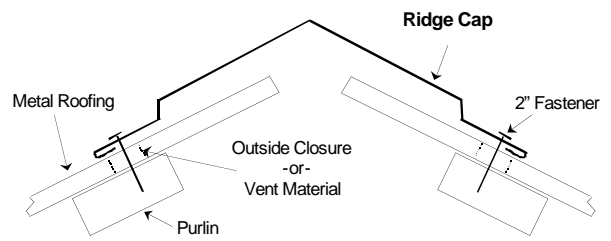

## Ultra 2000 Trim Installation Guide

- |   |   |
|---|---|
| <p>1. <u>One Piece Soffit and Fascia</u></p> <p>2. <u>Fascia Eave Trim</u></p> <p>3. <u>Gable Trim</u></p> <p>4. <u>Sidewall Flashing</u></p> <p>5. <u>Ridge Cap - 14" and 20" Wide</u><br/><u>W - Valley</u></p> <p>6. <u>End Wall Flashing</u></p> <p>7. <u>Outside Corner</u></p> <p>8. <u>Inside Corner</u></p> <p>9. <u>Overhead Door Trim</u></p> <p>10. <u>Drip Edge</u></p> | <p>11. <u>Shingle Style Drip Edge</u></p> <p>12. <u>Door Opening Trim</u></p> <p>13. <u>Rat Guard</u></p> <p>14. <u>Zee Trim</u></p> <p>15. <u>J Channel</u></p> <p>16. <u>1-1/2" Base Trim</u></p> <p>17. <u>F &amp; J Trim</u></p> <p>18. <u>4", 6", or 8" Fascia</u></p> <p>19. <u>Square Track Cover</u></p> <p>20. <u>Cannonball Track Cover</u></p> <p>21. <u>Cannonball Double Track Cover</u></p> |
|---|---|

① One Piece Soffit  
Length: 10'4"

② Fascia Eave Trim  
Length: 10'4"

③ Gable Trim (Same as Outside Corner)  
Length: 10'4", 12'4", 14', and 16'

④ Sidewall Flashing  
Length: 10'4"

5 Ridge Cap, 14" Wide  
Length: 10'4"

5 Ridge Cap, 20" Wide  
Length: 10'4"

⑥ End Wall Flashing  
Length: 10'4"

⑦ Outside Corner  
Length: 10'4", 12'4", 14', and 16'

⑧ Inside Corner  
Length: 10'4", 12'4", 14' and 16'

9 Overhead Door Trim  
Length: 10'4" and 12'4"

10 Drip Edge  
Length: 10'

11 Shingle Style Drip Edge  
Length: 10'4"

12 Door Opening Trim  
Length: 10'4"

13 Rat Guard  
Length: 10'

14 Zee Trim  
Length: 10'

15 J Channel  
Length: 10'

16 1-1/2" Base Trim  
Length: 10'4"