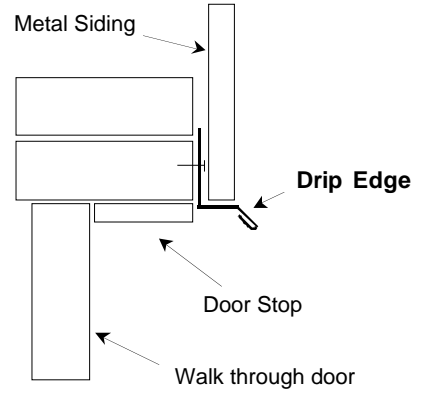

5 Ridge Cap, 20" Wide  
Length: 10'4"

⑥ End Wall Flashing  
Length: 10'4"

⑦ Outside Corner  
Length: 10'4", 12'4", 14', and 16'

⑧ Inside Corner  
Length: 10'4", 12'4", 14' and 16'

9 Overhead Door Trim  
Length: 10'4" and 12'4"

10 Drip Edge  
Length: 10'

11 Shingle Style Drip Edge  
Length: 10'4"

12 Door Opening Trim  
Length: 10'4"

13 Rat Guard  
Length: 10'

14 Zee Trim  
Length: 10'

15 J Channel  
Length: 10'

16 1-1/2" Base Trim  
Length: 10'4"